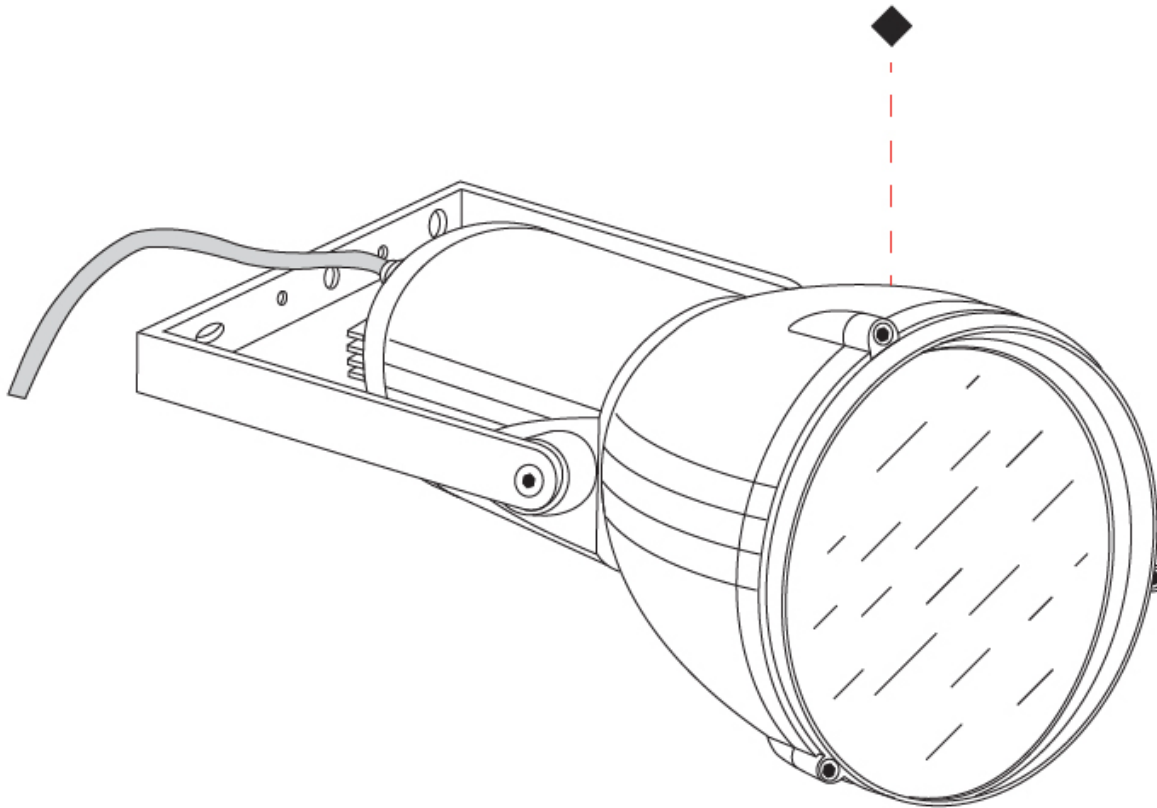

MINI REEF SURFACE

E10F0015-

PROJECT

TYPE

SPECIFIER

QUANTITY

DATE

E